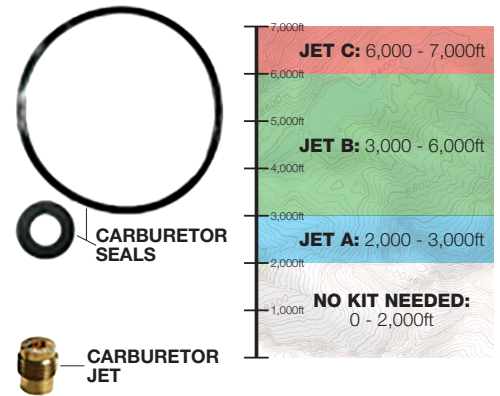

Maintenance Kit:
PN: A058U946

Onan P4500i Accessories

Generator Cover:
PN: A058U957

50A Paralleling Kit:
PN: A058M290

Parallel two P4500i generators with this 50A parallel cord to double your power

This 50A cord can also be used to parallel P4500i and P2500i generators

High Altitude Carburetor Kit:
PN: A058V024

Part Number

Description

A058U956	Maintenance Kit, Onan P4500i
A058M290	50A Paralleling Kit, Onan P4500i
A058U957	Generator Cover, Onan P4500i
A058V024	High Altitude Carburetor Kit 224cc